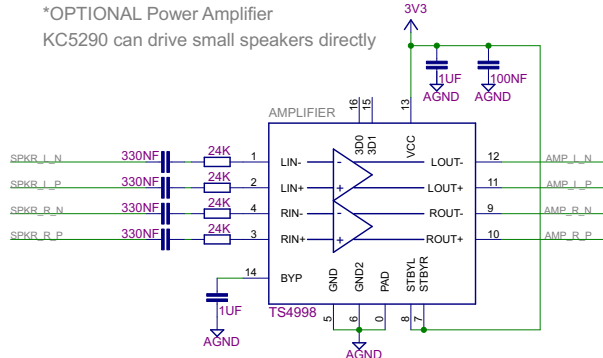

*OPTIONAL Power Amplifier KC5290 can drive small speakers directly