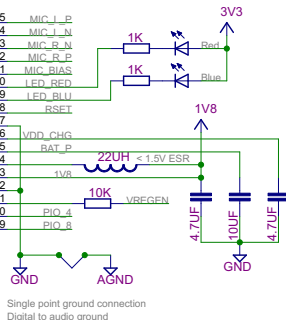

Microphone Input