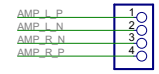

Differential Stereo Output

Single Ended Stereo Output

KC-5290 Class 2 Bluetooth Audio Module