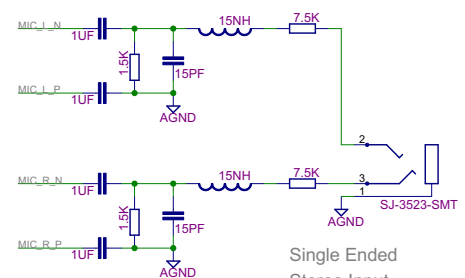

Microphone Input

Single Ended Stereo Input

KC WIREFREE	
TITLE: example_5290	
Document Number:	REV:
Date: 6/23/2010 9:24:36 AM	Sheet: 1/1