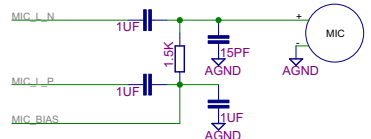

Microphone Input