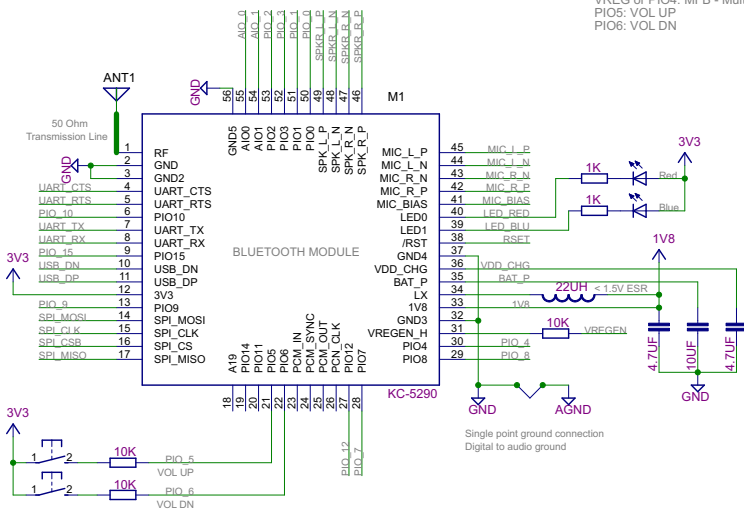

Differential Stereo Output

Single Ended Stereo Output

KC-5290 Class 2 Bluetooth Audio Module

Typical Button Assignments

VREG or PIO4: MFB - Multi Function
PIO5: VOL UP
PIO6: VOL DN