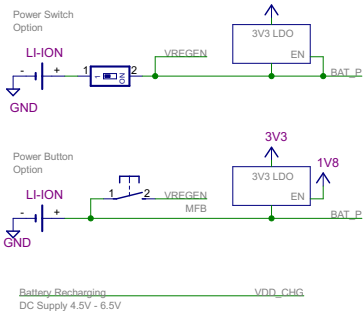

Li-Ion Battery Power